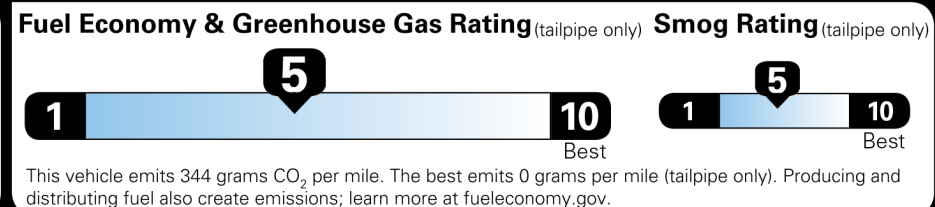

You spend $250
more in fuel costs over 5 years compared to the average new vehicle.

Annual fuel cost $1,350