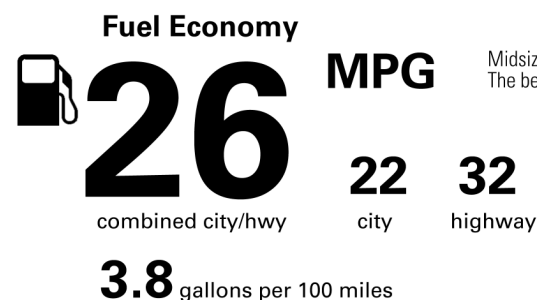

\$40,950.00

Not Original - Copy

Created on 2022-06-17 12:23:51 (UTC)

EPA DOT Fuel Economy and Environment

Gasoline Vehicle

You spend \$250
 more in fuel costs over 5 years compared to the average new vehicle.